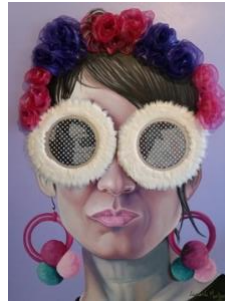

Andrea lilac 2015 Mixed media on wood 36" x 48"